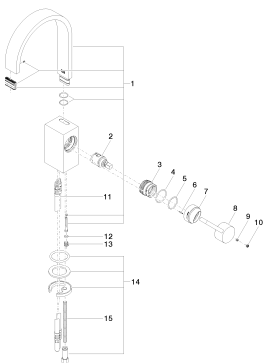

Sink - MEM

Single-lever lavatory mixer without drain - polished chrome

Article number: 33 521 782-00 0010

- 6-1/2" Projection
- Rigid spout
- Rectangular aerated stream
- Total height 12-1/4"
- Height to aerator/spout outlet 8"
- 1-3/8" hole diameter
- 2x 3/8" US flexible supply lines
- Water flow rate limited to max. 1.2 gpm
- lead-free
- (ADA)

polished chrome

Dimensional drawing

All dimensions in mm / inch = mm x 0,0394

Sink - MEM

Single-lever lavatory mixer without drain - polished chrome

Article number: 33 521 782-00 0010

Flow rate chart

Sink - MEM

Single-lever lavatory mixer without drain - polished chrome

Article number: 33 521 782-00 0010

Other surface finishes

platinum matte
33 521 782-06 0010

platinum
33 521 782-08 0010

Dark Brass matte
33 521 782-16 0010

Spare parts list

Number	Item Number	Designation	Number of units
--------	-------------	-------------	-----------------