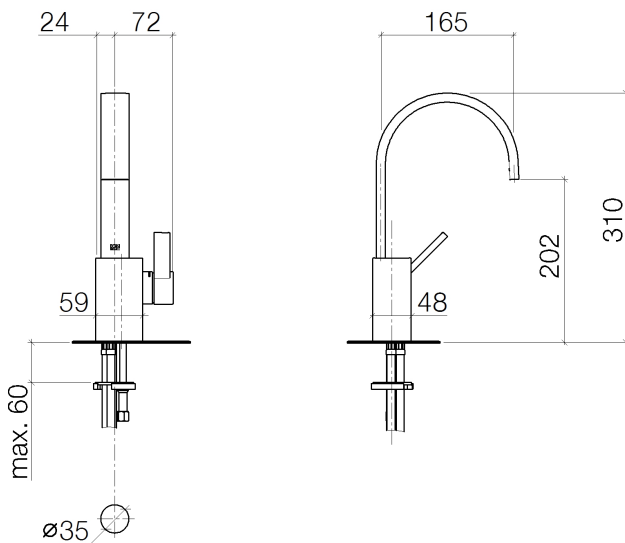

Sink - MEM

Single-lever lavatory mixer without drain - polished chrome

Article number: 33 521 782-00 0010

- 6-1/2" Projection
- Rigid spout
- Rectangular aerated stream
- Total height 12-1/4"
- Height to aerator/spout outlet 8"
- 1-3/8" hole diameter
- 2x 3/8" US flexible supply lines
- Water flow rate limited to max. 1.2 gpm
- lead-free
- (ADA)

polished chrome

Dimensional drawing

All dimensions in mm / inch = mm x 0,0394

Sink - MEM

Single-lever lavatory mixer without drain - polished chrome

Article number: 33 521 782-00 0010

Flow rate chart

Sink - MEM

Single-lever lavatory mixer without drain - polished chrome

Article number: 33 521 782-00 0010

Other surface finishes

platinum matte
33 521 782-06 0010

platinum
33 521 782-08 0010

Dark Brass matte
33 521 782-16 0010